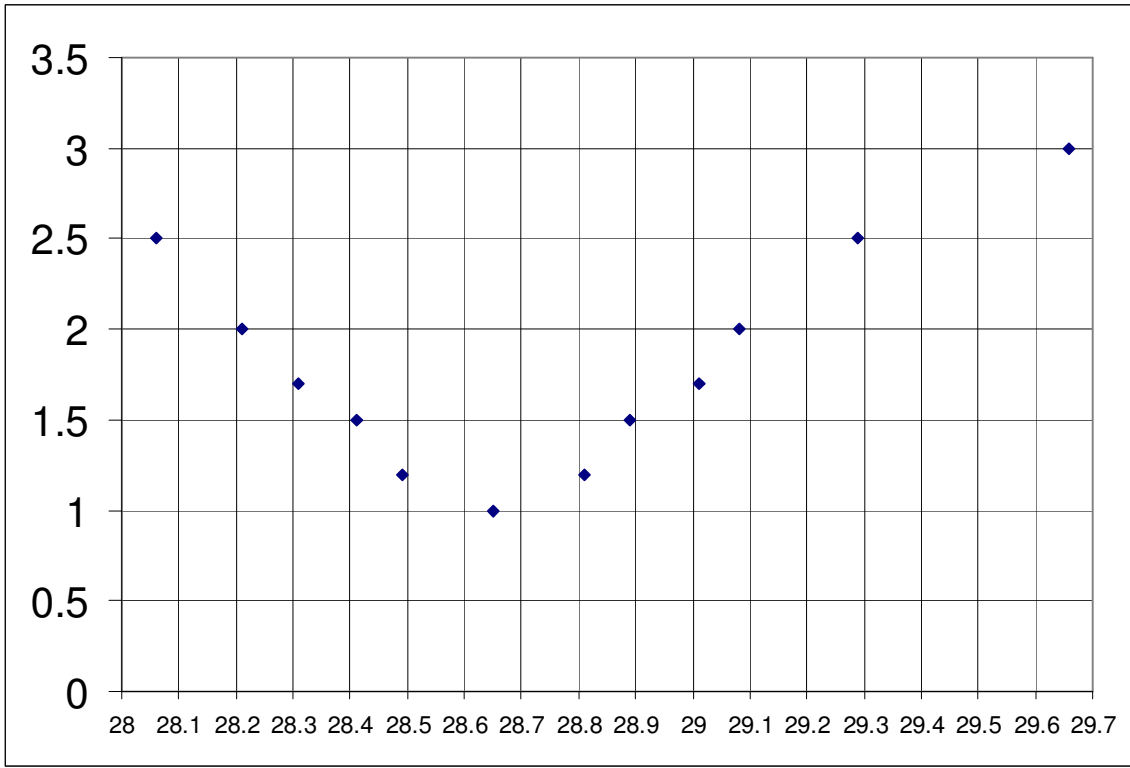

TAK-tenna 10

Typical Bandwidth
Above center frequency is 28.65 MHz.